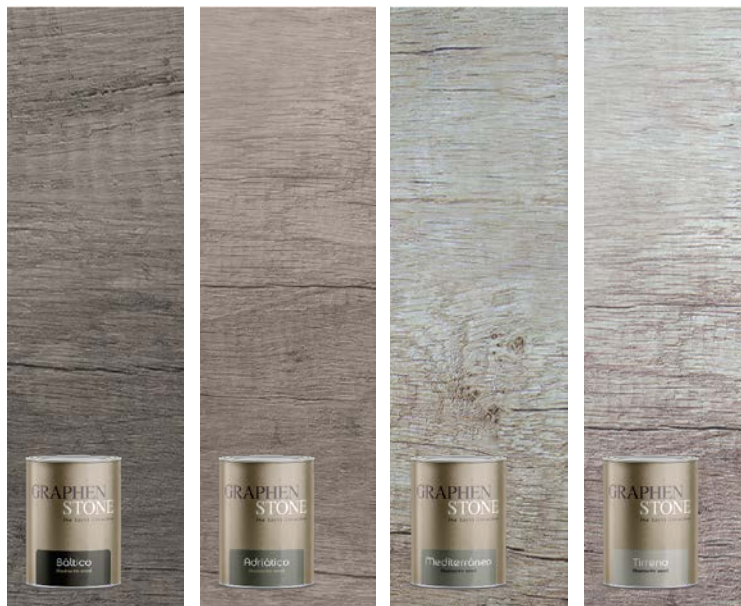

Verona

Shadow lasur for dying.
TONE FINISHES FOR WOOD

Yield: 100 g/m² (per coat)

Verona* (C): is a matt colour lasur with great fluidity to dye all types of wood. It is available in 4 different tones: Báltico, Adriático, Mediterráneo and Tirreno.

BÁLTICO

ADRIÁTICO

MEDITERRÁNEO

TIRRENO

* This product is natural and the final result may vary of the image represented