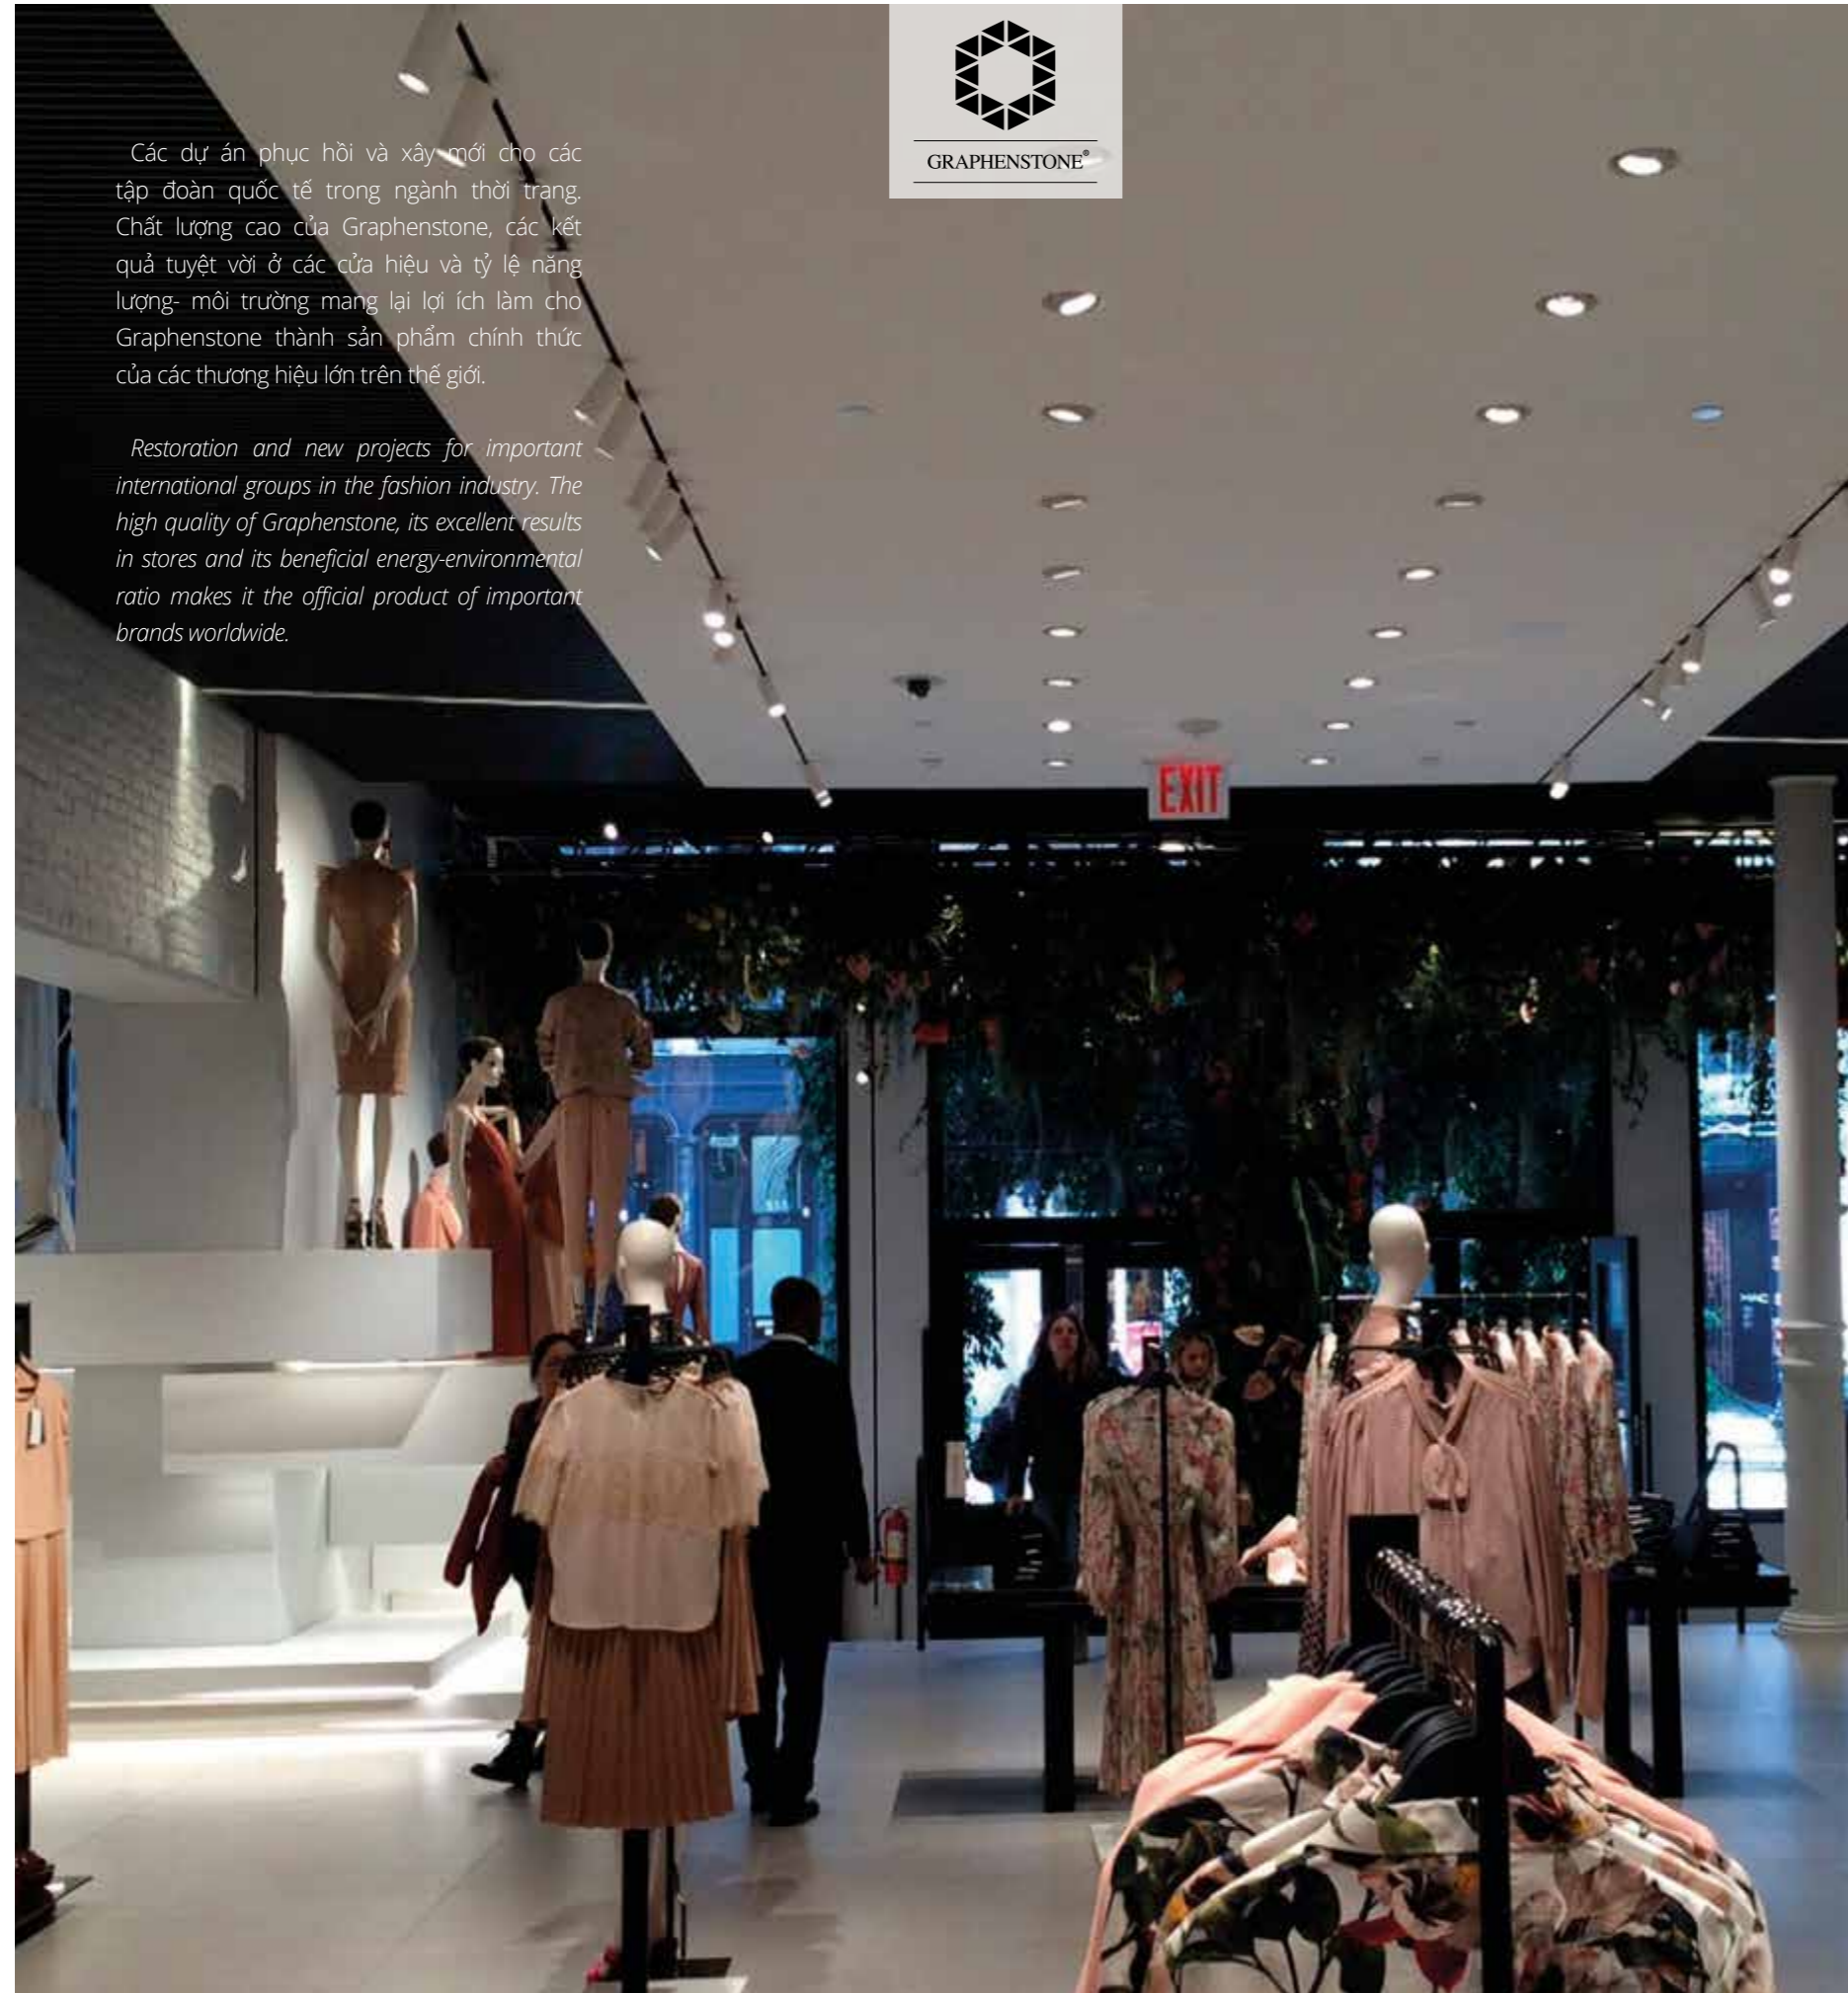

Các dự án phục hồi và xây mới cho các tập đoàn quốc tế trong ngành thời trang. Chất lượng cao của Grapenstone, các kết quả tuyệt vời ở các cửa hiệu và tỷ lệ năng lượng- môi trường mang lại lợi ích làm cho Grapenstone thành sản phẩm chính thức của các thương hiệu lớn trên thế giới.

Restoration and new projects for important international groups in the fashion industry. The high quality of Grapenstone, its excellent results in stores and its beneficial energy-environmental ratio makes it the official product of important brands worldwide.